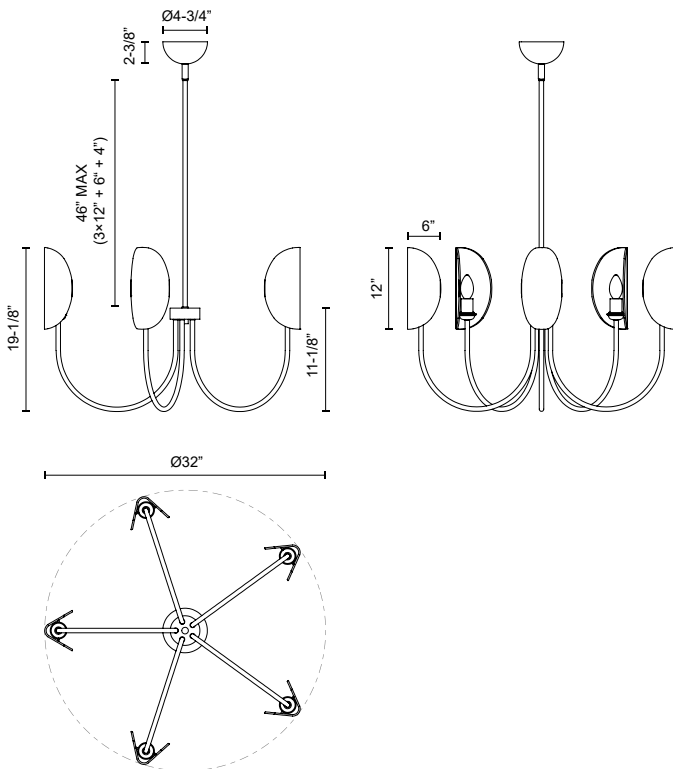

WWW.ALORAMOOD.COM

© 2023 KUZCO LIGHTING. ALL RIGHTS RESERVED.