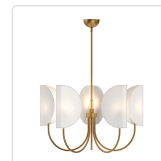

alora mood

P. 1.855.855.8926

CANADA: 19054 28TH Avenue Surrey - BC V3Z 6M3

USA: 3035 E. Lone Mountain Rd - Las Vegas, NV, 89081

SENO CH450732

FIXTURE DIMENSIONS	D32" x H19-1/8"
LAMP TYPE	E12
MAX WATTAGE	60W
BULB QTY	5
BULBS INCLUDED	No
VOLTAGE	120V
DIFFUSER DETAILS	CW - White Cotton
MATERIAL	Aluminum + Steel; Aluminum + Steel + Cotton;
ROD LENGTH	46" Max (3x12" + 1x6" + 1x4")
MINIMUM HANG HEIGHT	24"
SLOPED CEILING ADAPTABLE	Yes, Up to 45 Degrees
LOCATION	Dry
CANOPY DIMENSIONS	D4-3/4" x H2-3/8"
PAINT FINISH	AG01; MB01;

[D - Diameter, L - Length, W - Width, H - Height, E - Extension]

AVAILABLE FINISHES:

CH450732AG
Aged Gold

CH450732AGCW
Aged Gold/White
Cotton Fabric

CH450732MB
Matte Black

CH450732MBCW
Matte
Black/White
Cotton Fabric